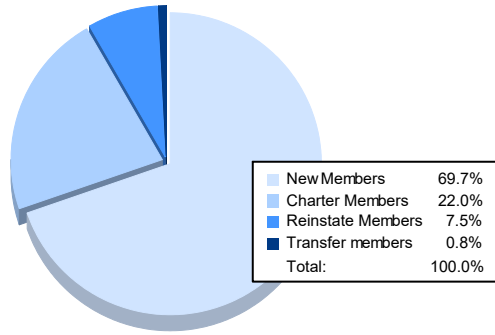

Year	New Clubs	Dropped Clubs	Gain/ Loss Clubs	New Members	Charter Members	Reinstate Members	Transfer Members	Total Member Added	Total Members Dropped	Gain/ Loss Members
2016-2017	0	0	0	145	8	14	6	173	195	-22
2017-2018	2	1	1	122	74	4	7	207	206	1
2018-2019	2	0	2	197	62	5	7	271	160	111
2019-2020	1	2	-1	83	28	42	9	162	343	-181
2020-2021	2	0	2	168	53	18	2	241	175	66
<b>Average</b>	<b>1</b>	<b>1</b>	<b>1</b>	<b>143</b>	<b>45</b>	<b>17</b>	<b>6</b>	<b>211</b>	<b>216</b>	<b>-5</b>

### Membership Composition June 2021 Cumulative

### Gender Composition June 2021 Cumulative