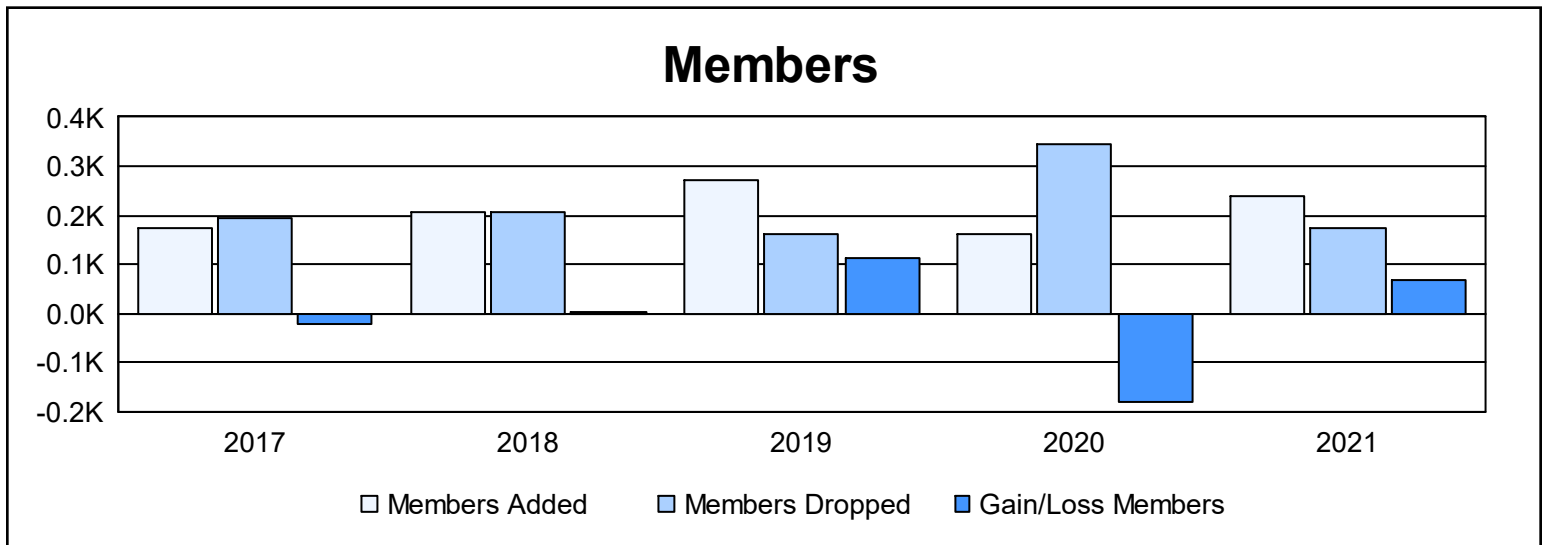

Year	New Clubs	Dropped Clubs	Gain/ Loss Clubs	New Members	Charter Members	Reinstate Members	Transfer Members	Total Member Added	Total Members Dropped	Gain/ Loss Members
2016-2017	0	0	0	145	8	14	6	173	195	-22
2017-2018	2	1	1	122	74	4	7	207	206	1
2018-2019	2	0	2	197	62	5	7	271	160	111
2019-2020	1	2	-1	83	28	42	9	162	343	-181
2020-2021	2	0	2	168	53	18	2	241	175	66
<b>Average</b>	<b>1</b>	<b>1</b>	<b>1</b>	<b>143</b>	<b>45</b>	<b>17</b>	<b>6</b>	<b>211</b>	<b>216</b>	<b>-5</b>

### Membership Composition June 2021 Cumulative