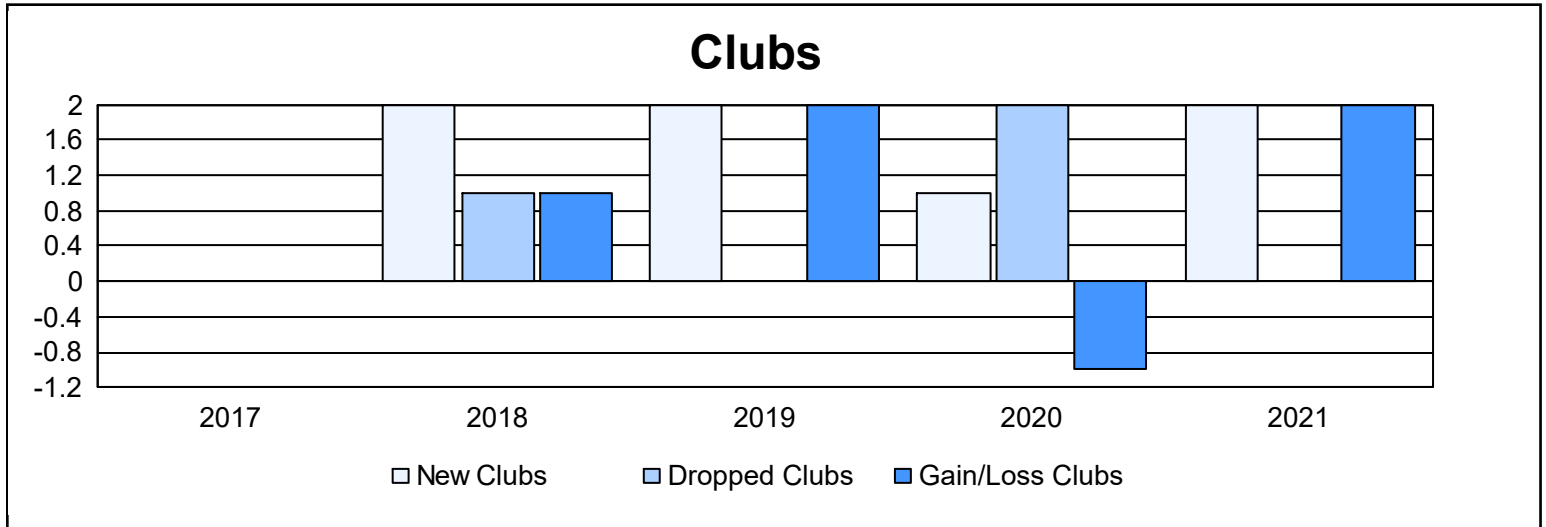

Year	New Clubs	Dropped Clubs	Gain/ Loss Clubs	New Members	Charter Members	Reinstate Members	Transfer Members	Total Member Added	Total Members Dropped	Gain/ Loss Members
2016-2017	0	0	0	145	8	14	6	173	195	-22
2017-2018	2	1	1	122	74	4	7	207	206	1
2018-2019	2	0	2	197	62	5	7	271	160	111
2019-2020	1	2	-1	83	28	42	9	162	343	-181
2020-2021	2	0	2	168	53	18	2	241	175	66
<b>Average</b>	<b>1</b>	<b>1</b>	<b>1</b>	<b>143</b>	<b>45</b>	<b>17</b>	<b>6</b>	<b>211</b>	<b>216</b>	<b>-5</b>

### Membership Composition June 2021 Cumulative